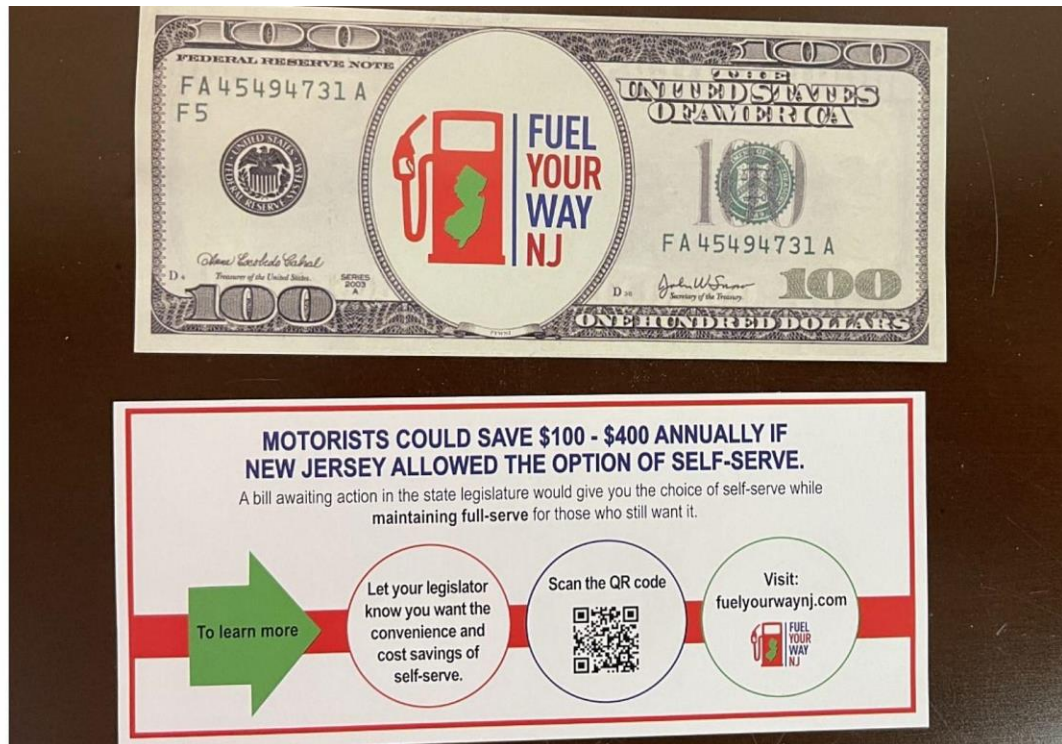

## What Gas Stations Are Doing To Save You Money at the Pump

By: Steve Trevelise, May 10, 2022

With gas prices being out of control in New Jersey — up more than 20 cents a gallon from last week and 40 cents a gallon from last month — some owners are taking matters into their own hands. Well, actually they're putting matters into your own hands.

Photo via Sal Risalvato

"We have 78 locations that will lower the price on Friday and display these signs and hand out the \$100 bills," he said through text message.

Photo via Sal Risalvato

Photo via Sal Risalvato

Risalvato called into my New Jersey 101.5 show.

**How did you come up with this idea?**

"It started with an idea just to put up signs then it evolved in to this."

**How passionate are these station owners about us being able to pump our own gas?**